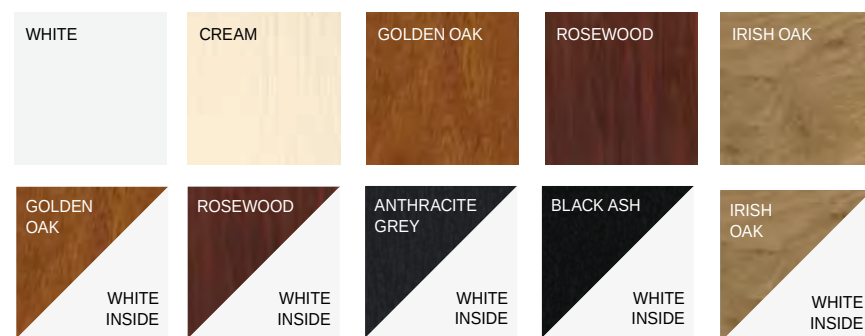

Colour Collection