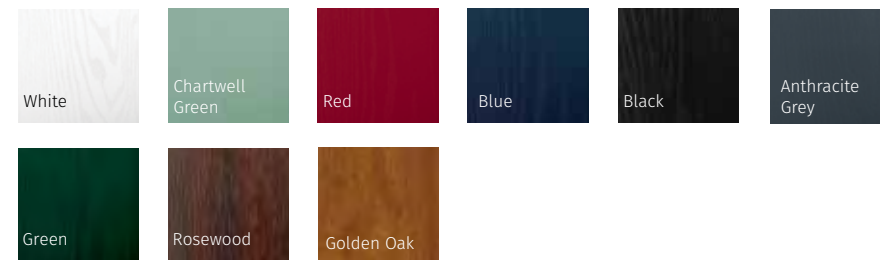

## URBAN DOORS

**URBAN VILAMOURA**  
(AGATE GREY)  
+ ESCUTCHEON LOCK

**URBAN SEMINOLE 4**  
(SLATE GREY) MEDIUM  
HANDLE + STANDARD LOCK

HINGE SIDE  
OR CENTRAL  
GLAZING  
AVAILABLE

**URBAN AUGUSTA**  
(WHITE)  
+ ESCUTCHEON LOCK

URBAN **ALUMINIUM**  
GLAZING CASSETTE

URBAN **CLOUR MATCHED**  
GLAZING CASSETTE

**URBAN AUGUSTA LONG** (SHOWN IN SOUTHERN SEAS)  
KENSINGTON GLAZING + MEDIUM HANDLE AND HERITAGE LOCK

## STANDARD COLOUR COLLECTION