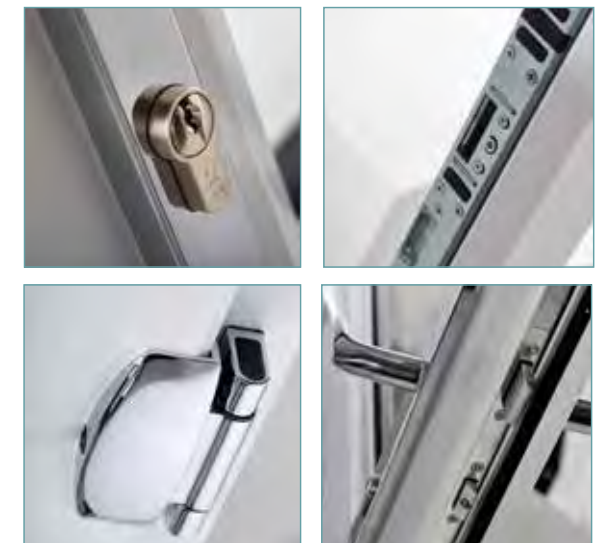

## uPVC DOORS

Our low maintenance uPVC doors are available in a huge variety of styles, colour options and woodgrain finishes to suit every home.

- ✓ Choose from half glazed or fully glazed in a wide range of glazing options.
- ✓ Multi-point locking systems are fitted as standard for your peace of mind. The draught proof design will help to improve the energy efficiency of your home.
- ✓ PAS24 Compliant.