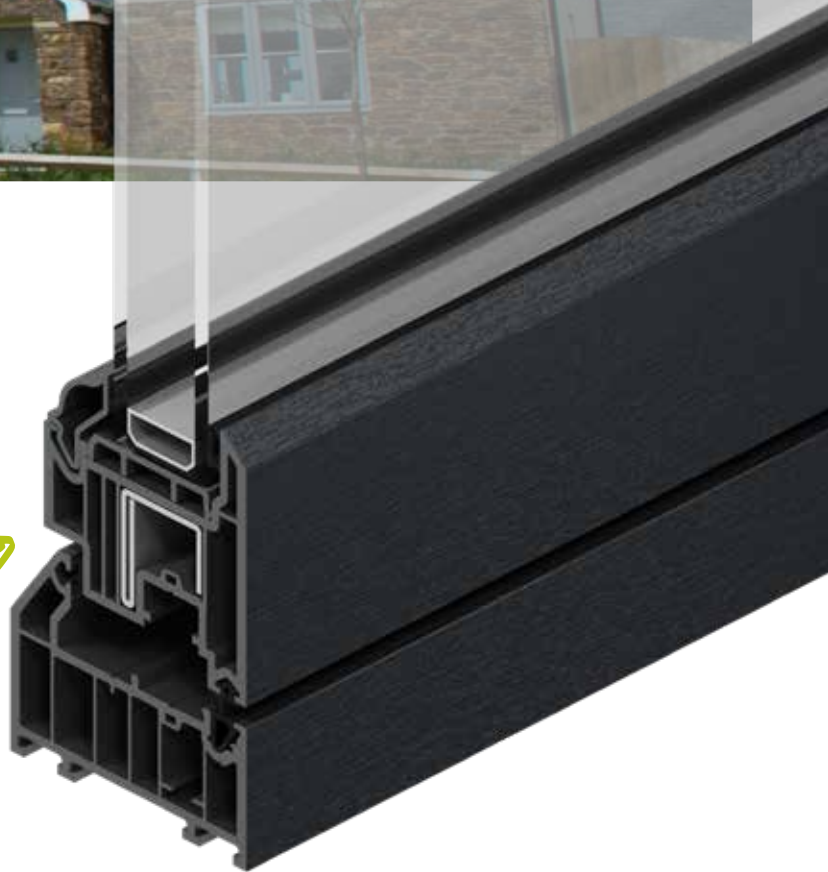

multi-chambered frame design

Energy efficient design

Our multi-chambered frame designs deliver exceptional energy efficiency for both windows and doors – helping to keep your home warm and comfortable all year round, as well as reducing your energy consumption. Our slim frames also allow the area of glass in windows to be optimised, maximising the amount of natural light within your home.